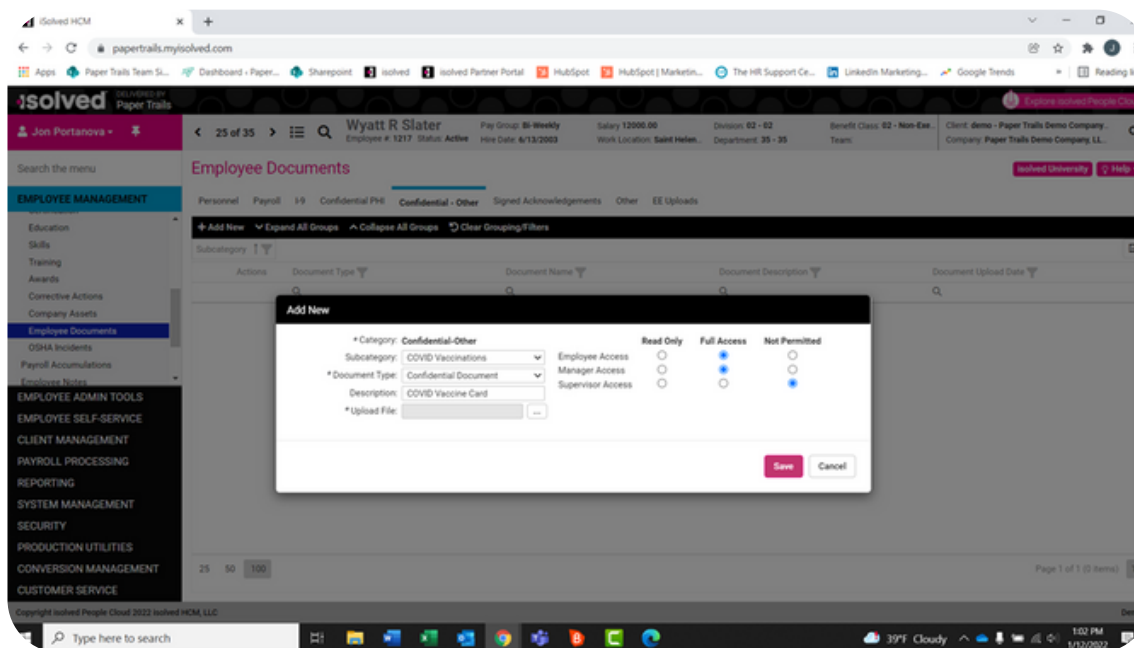

## Vaccination Tracking

KEEP COMPLIANCE BY TRACKING EMPLOYEE VACCINATION AND TESTING STATUS

### Verify Employees Status Quickly and Easily

Employees can upload their vaccination cards and weekly test results to the isolated platform. Under the "Employee Documents" section, managers can quickly track and access employee records when needed. Access can be limited to only those who need it to maintain employee confidentiality.